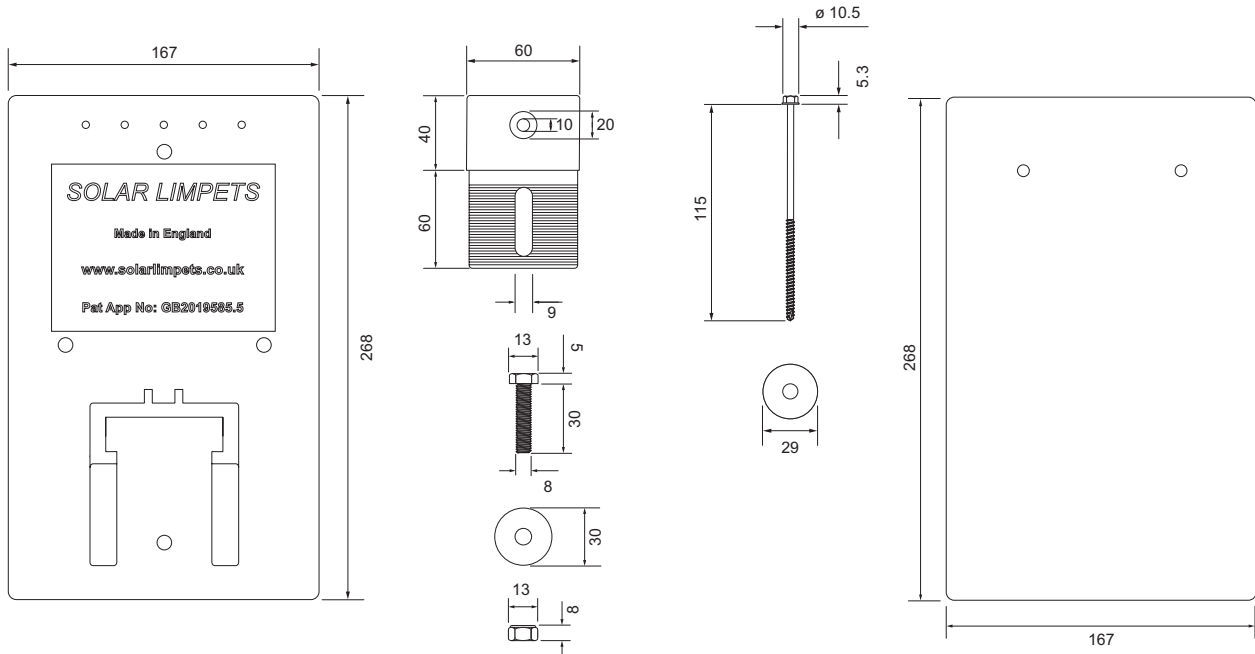

The system is designed for use with horizontal and vertically fixed side-mounted rails only.

When rails must be vertically fixed (i.e. to suit landscape-orientated panels), the Limpet can be converted using the optional metal 'L' bracket SL-LBVM001.

System Components

 <p>Box contains:</p> <ul style="list-style-type: none">1 25x Limpet Base Plate <i>SL-BP00001</i>2 25x Limpet Adjustable Bracket <i>SL-AB00001</i>3 25x Adjustable Bracket to Base Plate Bolt <i>SL-ABBPB01</i>4 25x Adjustable Bracket to Base Plate Washer <i>ABBPW01</i>5 25x Adjustable Bracket to Base Plate Nut <i>SL-ABBPN01</i>6 50x Base Plate Fixing Screws <i>SL-BPFS115</i>7 50x Base Plate Fixing Screw Washers <i>SL-BPFSW01</i>	 <p>Box contains:</p> <ul style="list-style-type: none">8 50x Limpet Tile Blank <i>SL-LTB0001</i>
--	---

Additional Items Required but Not Supplied

Rail manufacturers' rail-to-roof hook connecting bolts & M8 flange nuts.
225mm plastic DPC for use with Limpet tile blanks.

Dimensions

Technical Data

Component Name	Part Number	Material Type	Weight	Patent App No.
Limpet Base Plate	SL-BP00001	PVC	567g	GB2019585.5
Limpet Adjustable Bracket	SL-AB00001	PVC	77g	GB2019585.5
Adjustable Bracket to Base Plate Bolt	SL-ABBP01	Stainless Steel	15g	
Adjustable Bracket to Base Plate Nut	SL-ABBP01	Stainless Steel	4g	
Adjustable Bracket to Base Plate Washer	SL-ABBPW01	Stainless Steel	7g	
Base Plate Fixing Screws	SL-BPFS115	Stainless Steel A2	21g	
Base Plate Fixing Screw Washers	SL-BPFSW01	Aluminium/EPDM	4g	
Limpet Tile Blank	SL-LTB0001	PVC	355g	