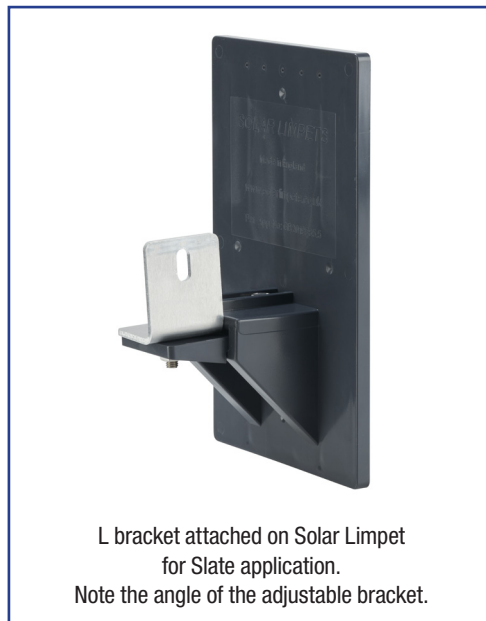

## L Bracket for Vertical Rail Mounting

The standard Solar Limpets system is designed for use with horizontal side-mounted rails.

When rails must be vertically fixed (i.e. to suit landscape-orientated panels), the Limpet can be converted using the optional metal 'L' bracket described on this datasheet.