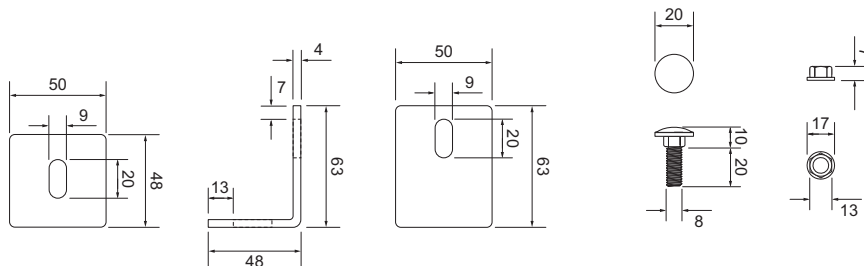

## L Bracket for Vertical Rail Mounting

The standard Solar Limpets system is designed for use with horizontal side-mounted rails.

When rails must be vertically fixed (i.e. to suit landscape-orientated panels), the Limpet can be converted using the optional metal 'L' bracket described on this datasheet.

### Dimensions